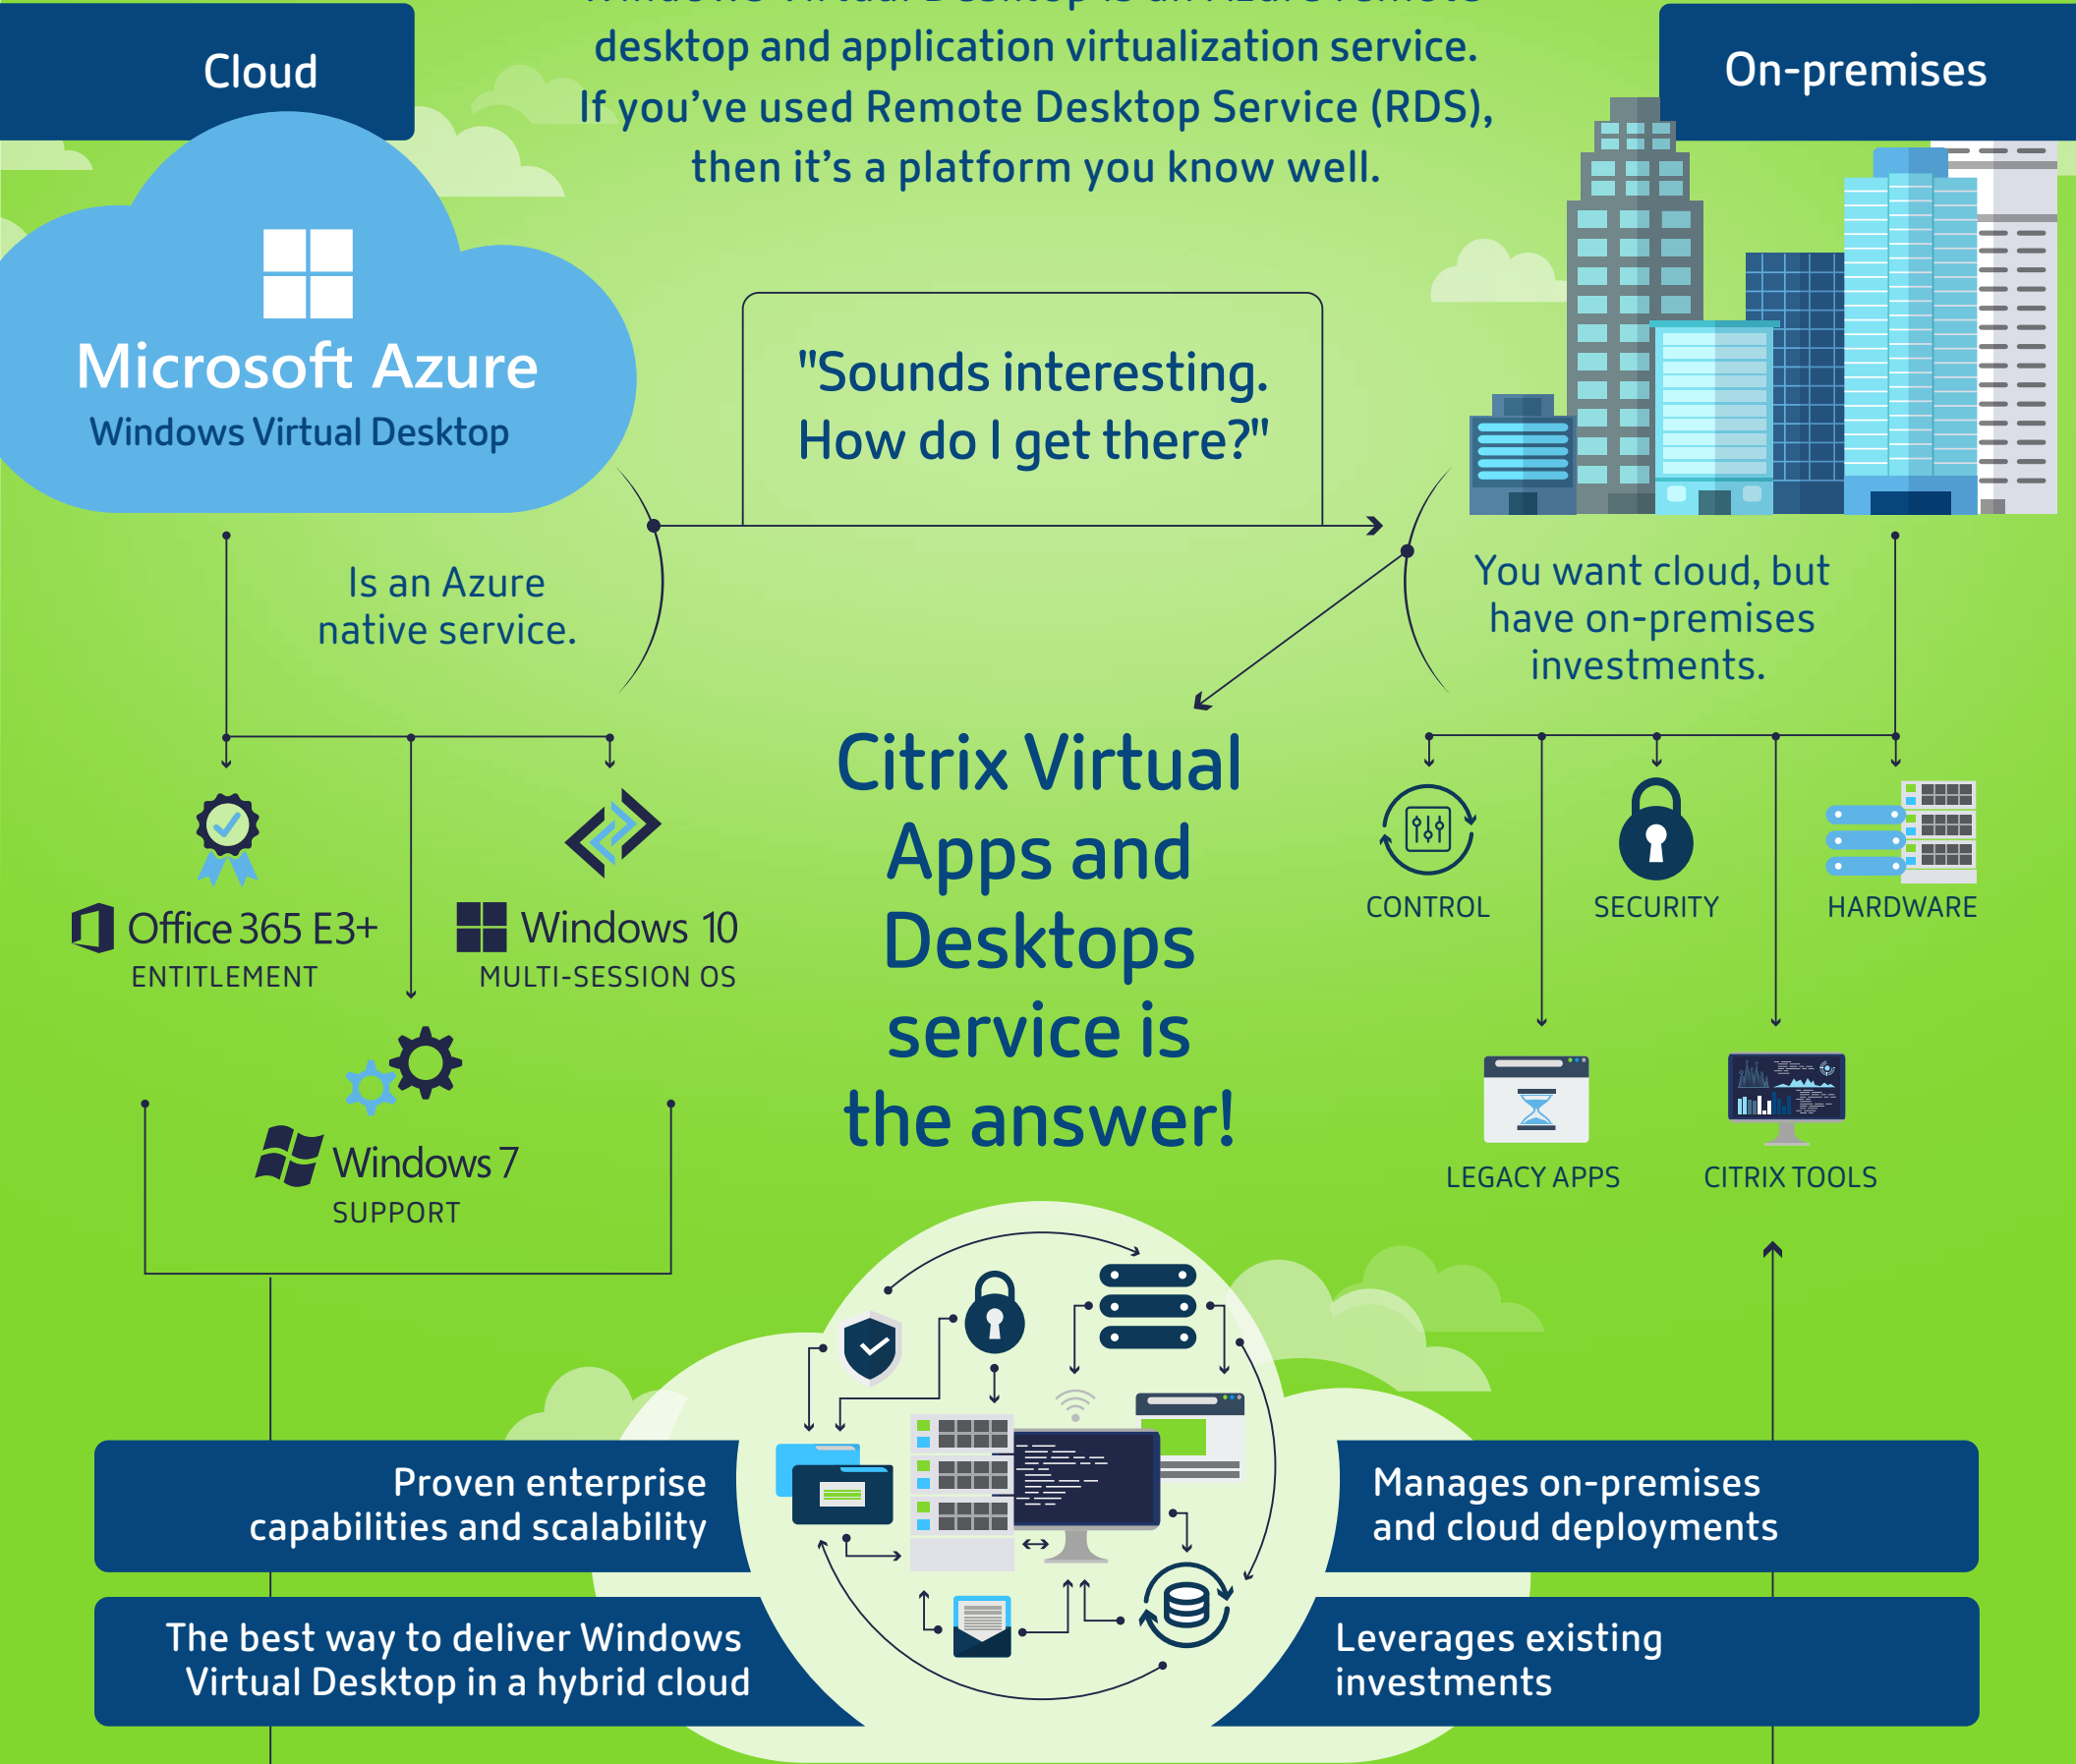

Take a step to the cloud with Citrix and Windows Virtual Desktop

Have you heard?

Windows Virtual Desktop is an Azure remote desktop and application virtualization service. If you've used Remote Desktop Service (RDS), then it's a platform you know well.

Perfect for scaling to the cloud, while maintaining on-premises investments, resources, and policies.

Disaster recovery
Business continuity

Seasonal hiring

Capacity bursting

Mergers and acquisitions

Research and development

A no compromise solution

Take advantage of everything Windows Virtual Desktop has to offer and more.

On-demand scaling and cost savings makes your CFO smile.

Users love it too.

- Familiar Windows 10 experience
- High-def UX optimizations
- Work faster and smarter with workspace intelligence